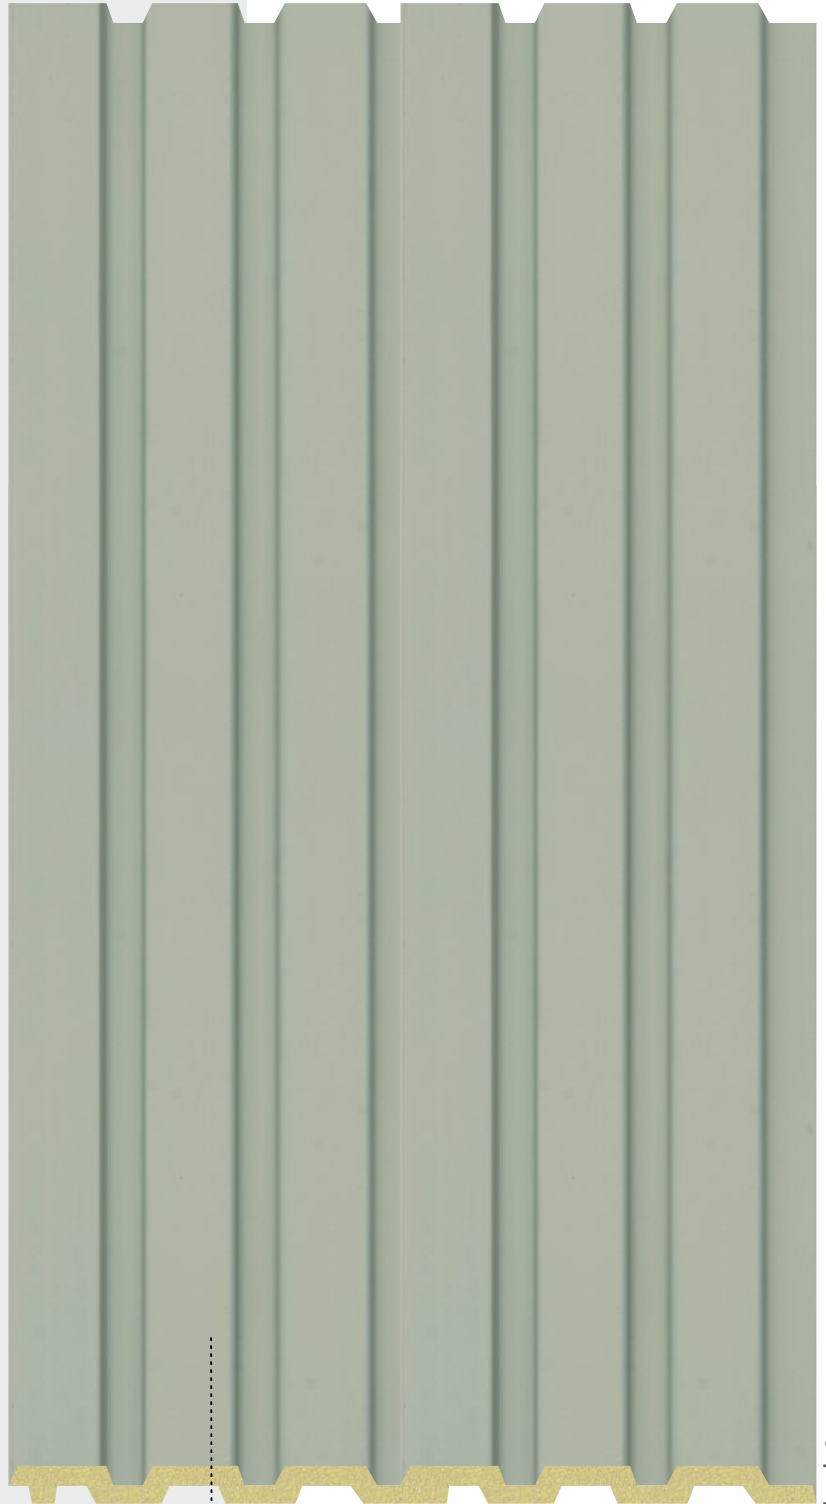

TAG - AURA

DECORATIVE WALL PLANKS

TM-41-03

TM-41-06

TM-41-175

99mm

9mm

TAG - AURA