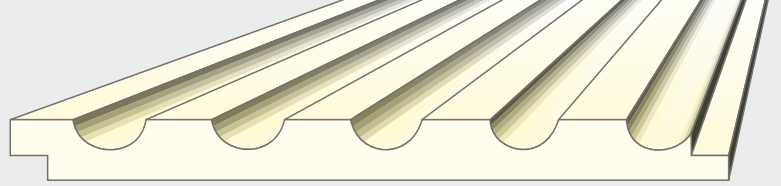

TAG - AURA

DECORATIVE WALL PLANKS

TM-40