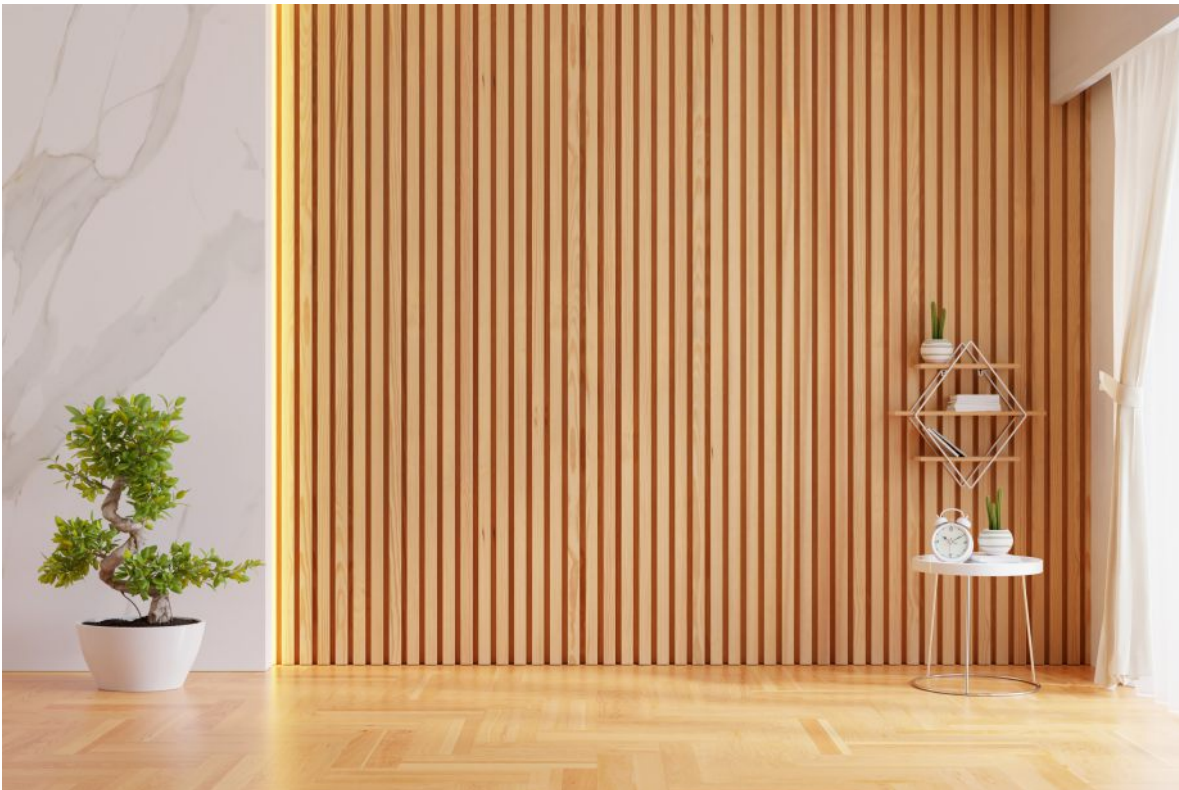

TAG - AURA
DECORATIVE WALL PLANKS