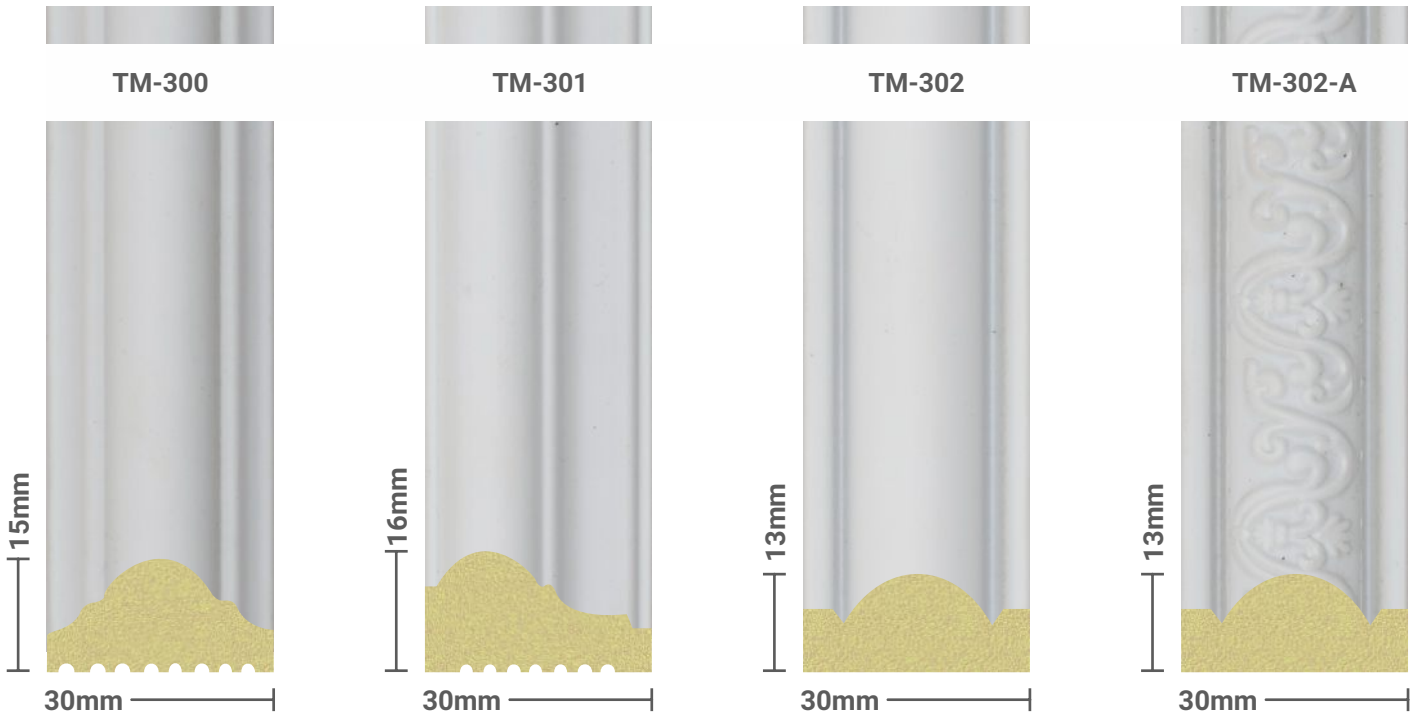

TM-220

TM-221

Paintable

Roman Moulding

TAG - AURA

DECORATIVE WALL PLANKS

Paint Your Dream Colour

TAG - AURA