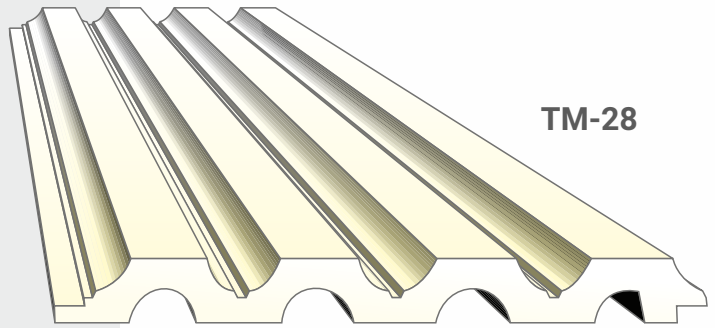

Delivering Style

TAG - AURA DECORATIVE WALL PLANKS

TM-27-171

TM-27-170

12mm
122mm

TM-27

TAG - AURA

DECORATIVE WALL PLANKS

TM-27-148

TM-27-179

TM-27-195

TM-27-40

TM-27-82

TM-27-94

TAG - AURA

DECORATIVE WALL PLANKS