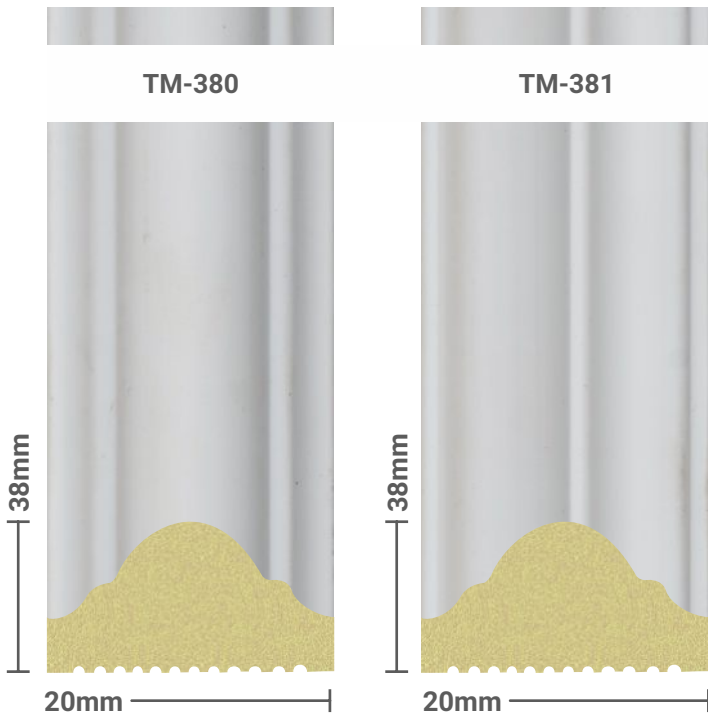

TM-220

TM-221

Paintable

Roman Moulding

TAG - AURA

DECORATIVE WALL PLANKS

Paint Your Dream Colour

TAG - AURA