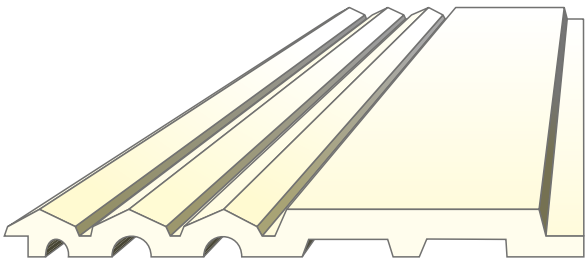

Delivering Style

TAG - AURA DECORATIVE WALL PLANKS

TM-27-171

TM-27-170

12mm
122mm

TM-27

TAG - AURA

DECORATIVE WALL PLANKS