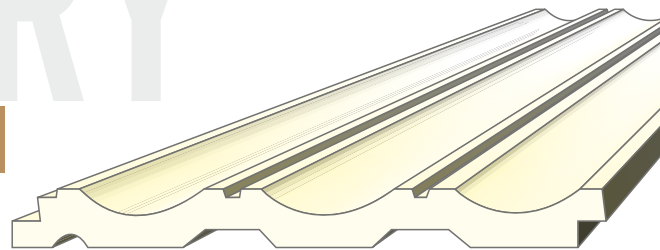

STORY

The
Wall Story