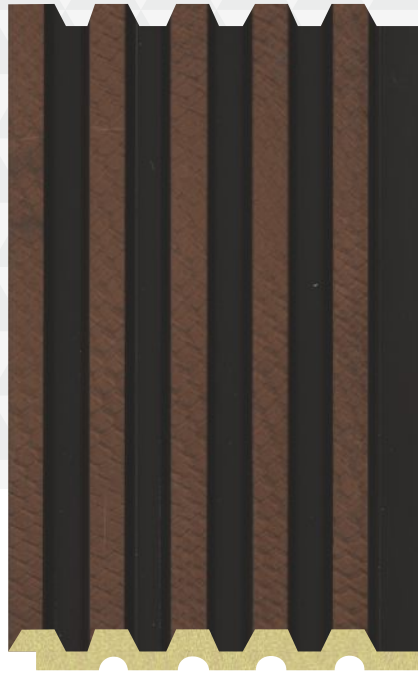

TM-20-10501

TM-20-13401

12mm

122mm

TAG - AURA

DECORATIVE WALL PLANKS

TM-20-16601

TM-20-16701