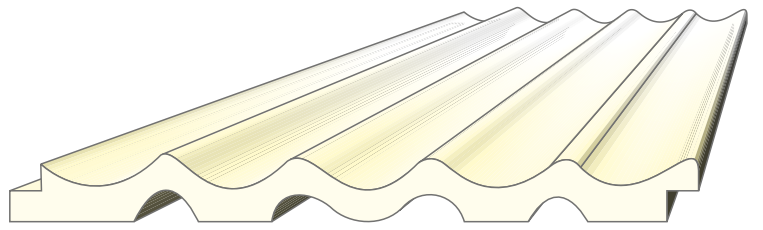

TAG - AURA

DECORATIVE WALL PLANKS

TM-13