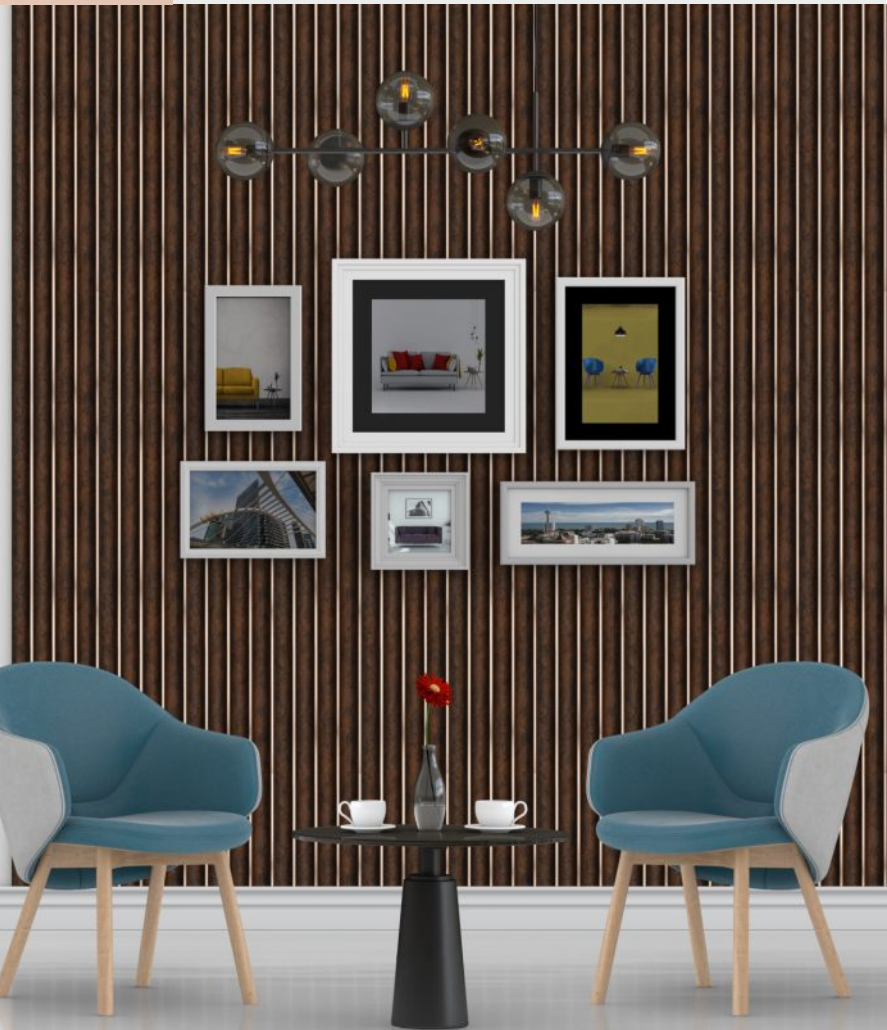

Inspired by the
organic beauty
of the outdoors