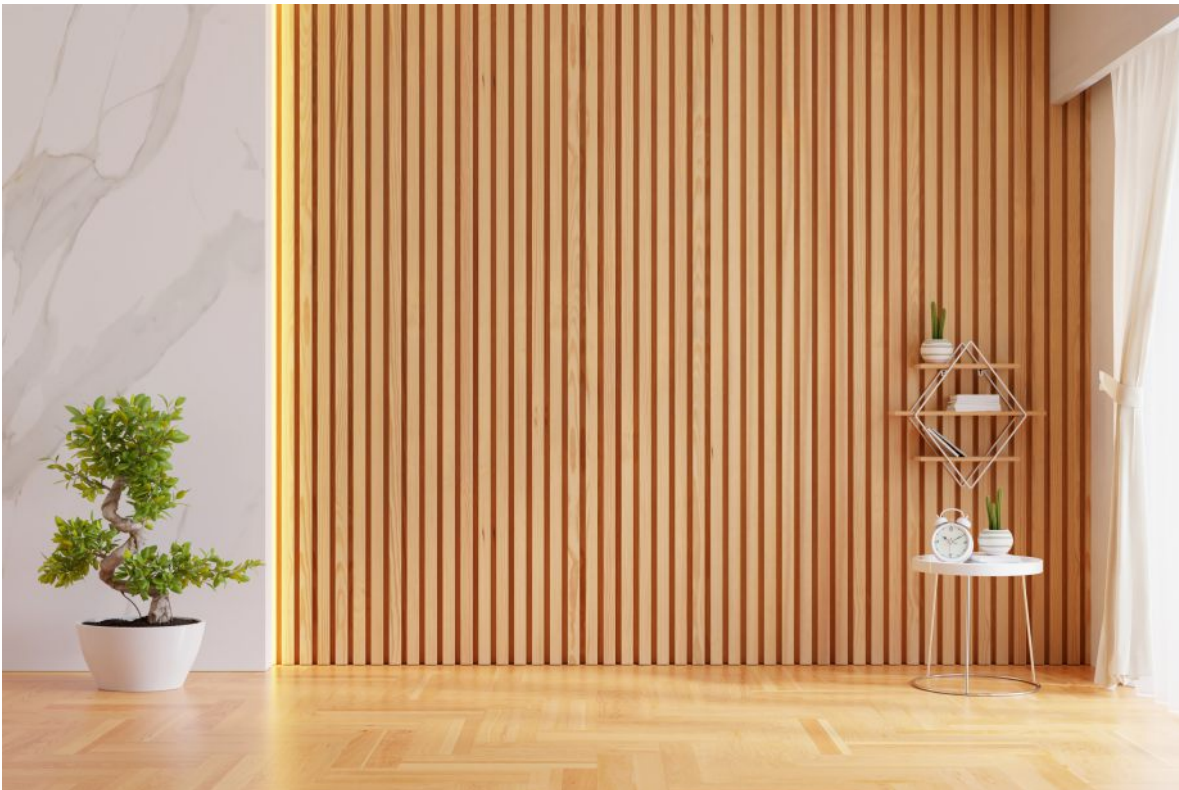

TAG - AURA
DECORATIVE WALL PLANKS

**Nature's
HAVEN**
SERIES

TAG - AURA

DECORATIVE WALL PLANKS

Experience the soothing embrace of the Nature's Haven Series by TAG AURA: Decorative Wall Planks, designed by TAG Moulding LLP. Inspired by the organic beauty of the outdoors, these PVC louvers bring a touch of nature into your indoor spaces. Crafted with meticulous attention to detail, they evoke a sense of calm and tranquility, creating a serene atmosphere reminiscent of a cozy cabin retreat.