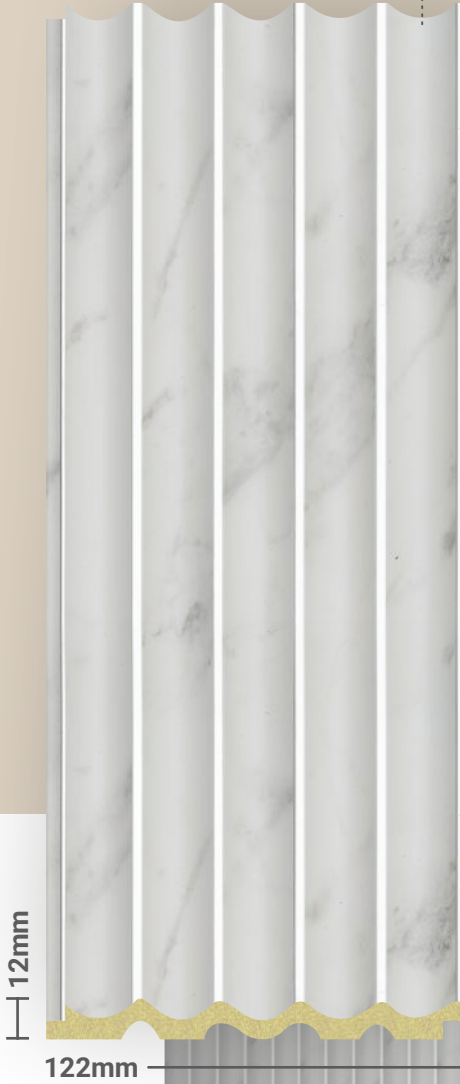

TM-13-115142