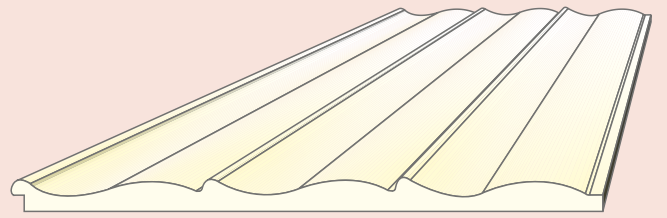

TAG - AURA

DECORATIVE WALL PLANKS

TM-06